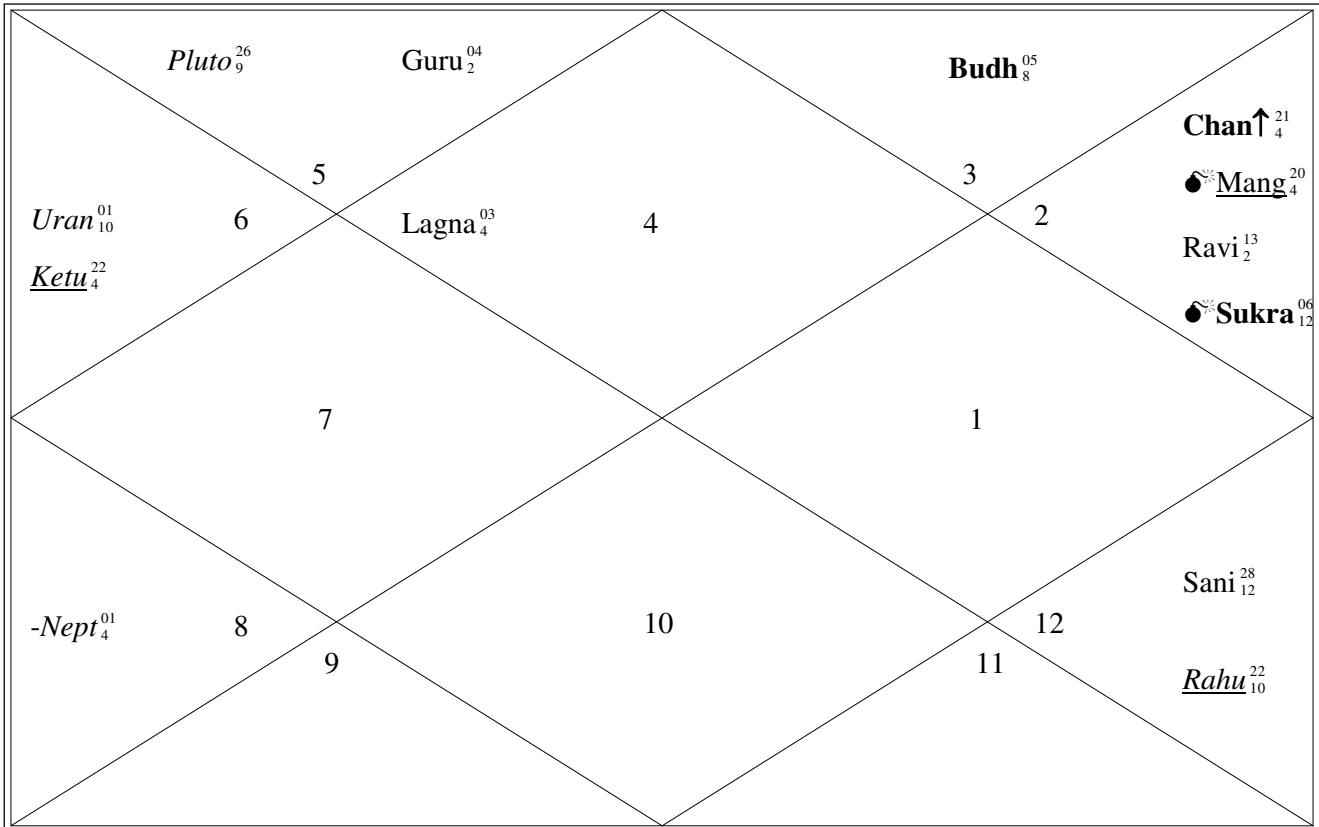

NIRAYAN PLANETARY LONGITUDES

Planets	Longitude		Mode	Nakshatra	R.L	N.L	S.L	Avasta
Lagna	Karka	03:00:23	-	Punarvasu(4)	Chan	Guru	Rahu	--
Ravi	Vrishab	13:20:50	-	Rohini(2)	Sukr	Chan	Rahu	Yuva
Chan	Vrishab	21:18:08	-	Rohini(4)	Sukr	Chan	Sukr	Kumr
Mang	Vrishab	20:08:04	-	Rohini(4)	Sukr	Chan	Ketu	Kumr
Budh	Mithun	05:23:50	-	Mrigasira(4)	Budh	Mang	Ravi	Baal
Guru	Simha	04:19:19	-	Magha(2)	Ravi	Ketu	Chan	Baal
Sukra	Vrishab	06:59:39	-	Krittika(4)	Sukr	Ravi	Budh	Mrut
Sani	Meena	28:10:58	-	Revati(4)	Guru	Budh	Sani	Baal
Rahu	Meena	22:44:26	Ret	Revati(2)	Guru	Budh	Chan	Kumr
Ketu	Kanya	22:44:26	Ret	Hastha(4)	Budh	Chan	Ravi	Kumr
Uran	Kanya	01:40:13	Ret	U.phalgun(2)	Budh	Ravi	Guru	Mrut
Nept	Vrschik	01:25:29	Ret	Visakha(4)	Mang	Guru	Rahu	Mrut
Pluto	Simha	26:45:26	Ret	U.phalgun(1)	Ravi	Ravi	Ravi	Mrut
Mandi	Simha	19:21:12	-	P.phalgun(2)	Ravi	Sukr	Rahu	--
Fort	Karka	10:57:41	-	Pusya(3)	Chan	Sani	Ravi	--

LAGNA CHART

Vargottam Planets : Lagna, Ravi, Sani

- sign indicates the position of planet in the previous house in chalit chart.